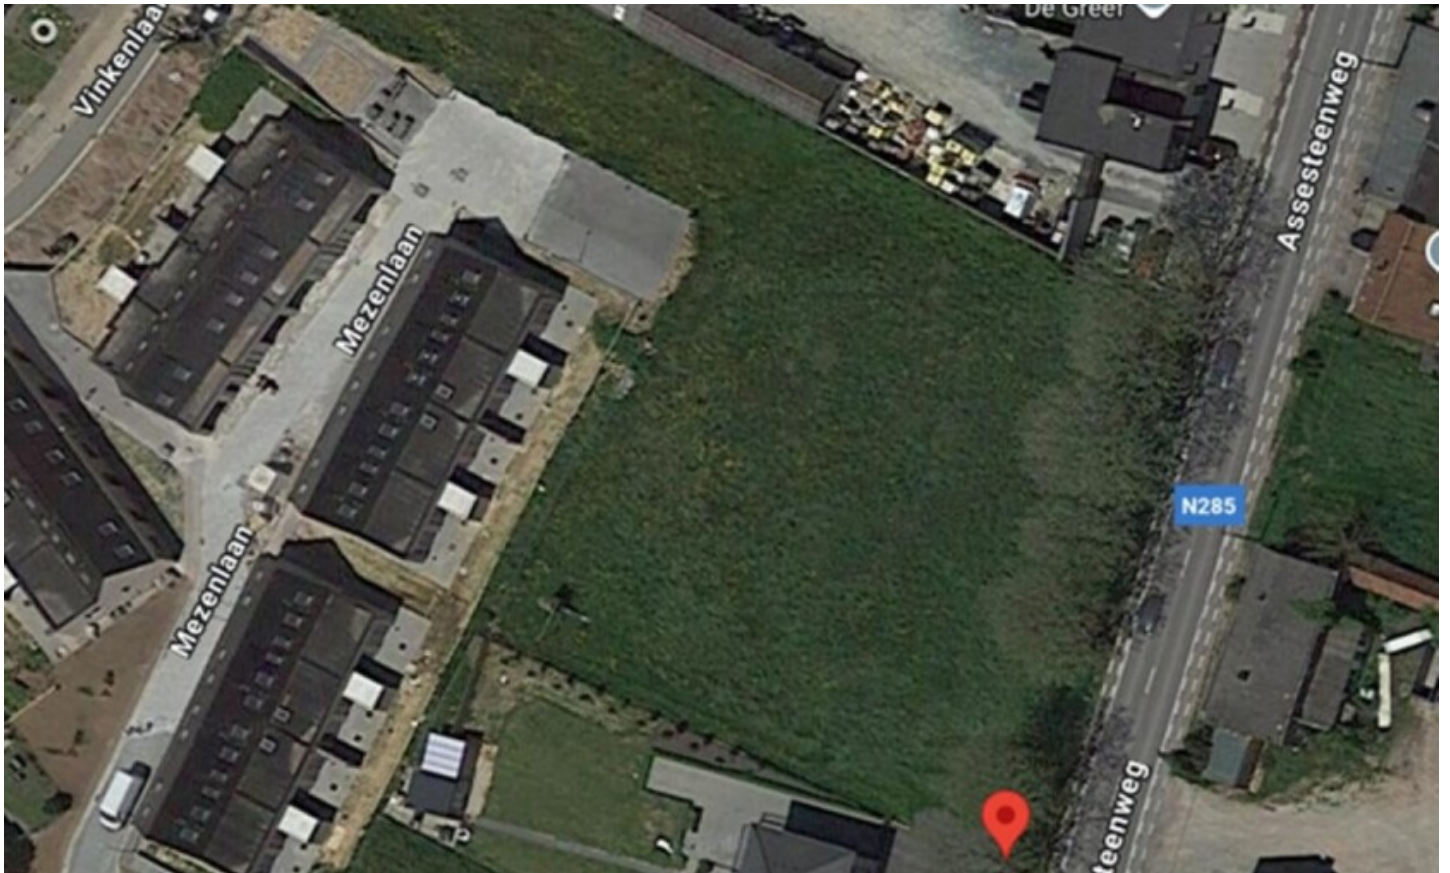

Availability: at the contract

Surf. Plot: 638m²

Neighbourhood: Suburb

Description

Financial

Price: Make an offer starting from € 205.500,00

VAT applied: No

Available: At the contract

Building

State: Good state

Location

Environment: Suburb, residential area

Terrain

Ground area: 638,00 m²

Technics

Sewage: Yes